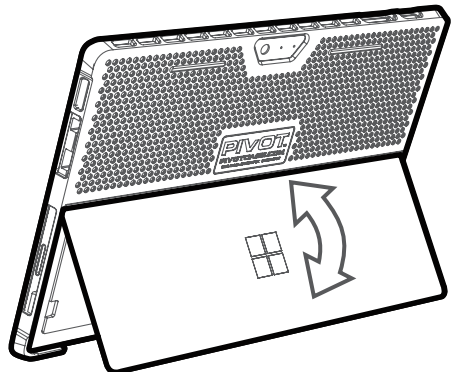

Installing Device

STEP 1: Align device camera and buttons with the corresponding access points in the case skin. Begin by inserting the bottom edge of the device as shown. The device will begin to snap securely into the perimeter seal.

! Pro Tip!

Do not use excessive force. The skin is designed to fit tightly, but only mild application of pressure is required.

STEP 2: Press the device into the case skin as illustrated. Ensure all edges and features of the device and case skin are properly aligned. The device will snap completely into the case's perimeter seal.

Installation is complete. Reverse this process to remove.

Using Device Features

The protective skin is designed to allow full use of all the Surface Pro device features and functions. The skin is compatible with the Surface Pro rear support kickstand and the Surface Pro removable keyboard.

For more information regarding the features of the Surface Pro device, please refer to the device manufacturer's instructions.